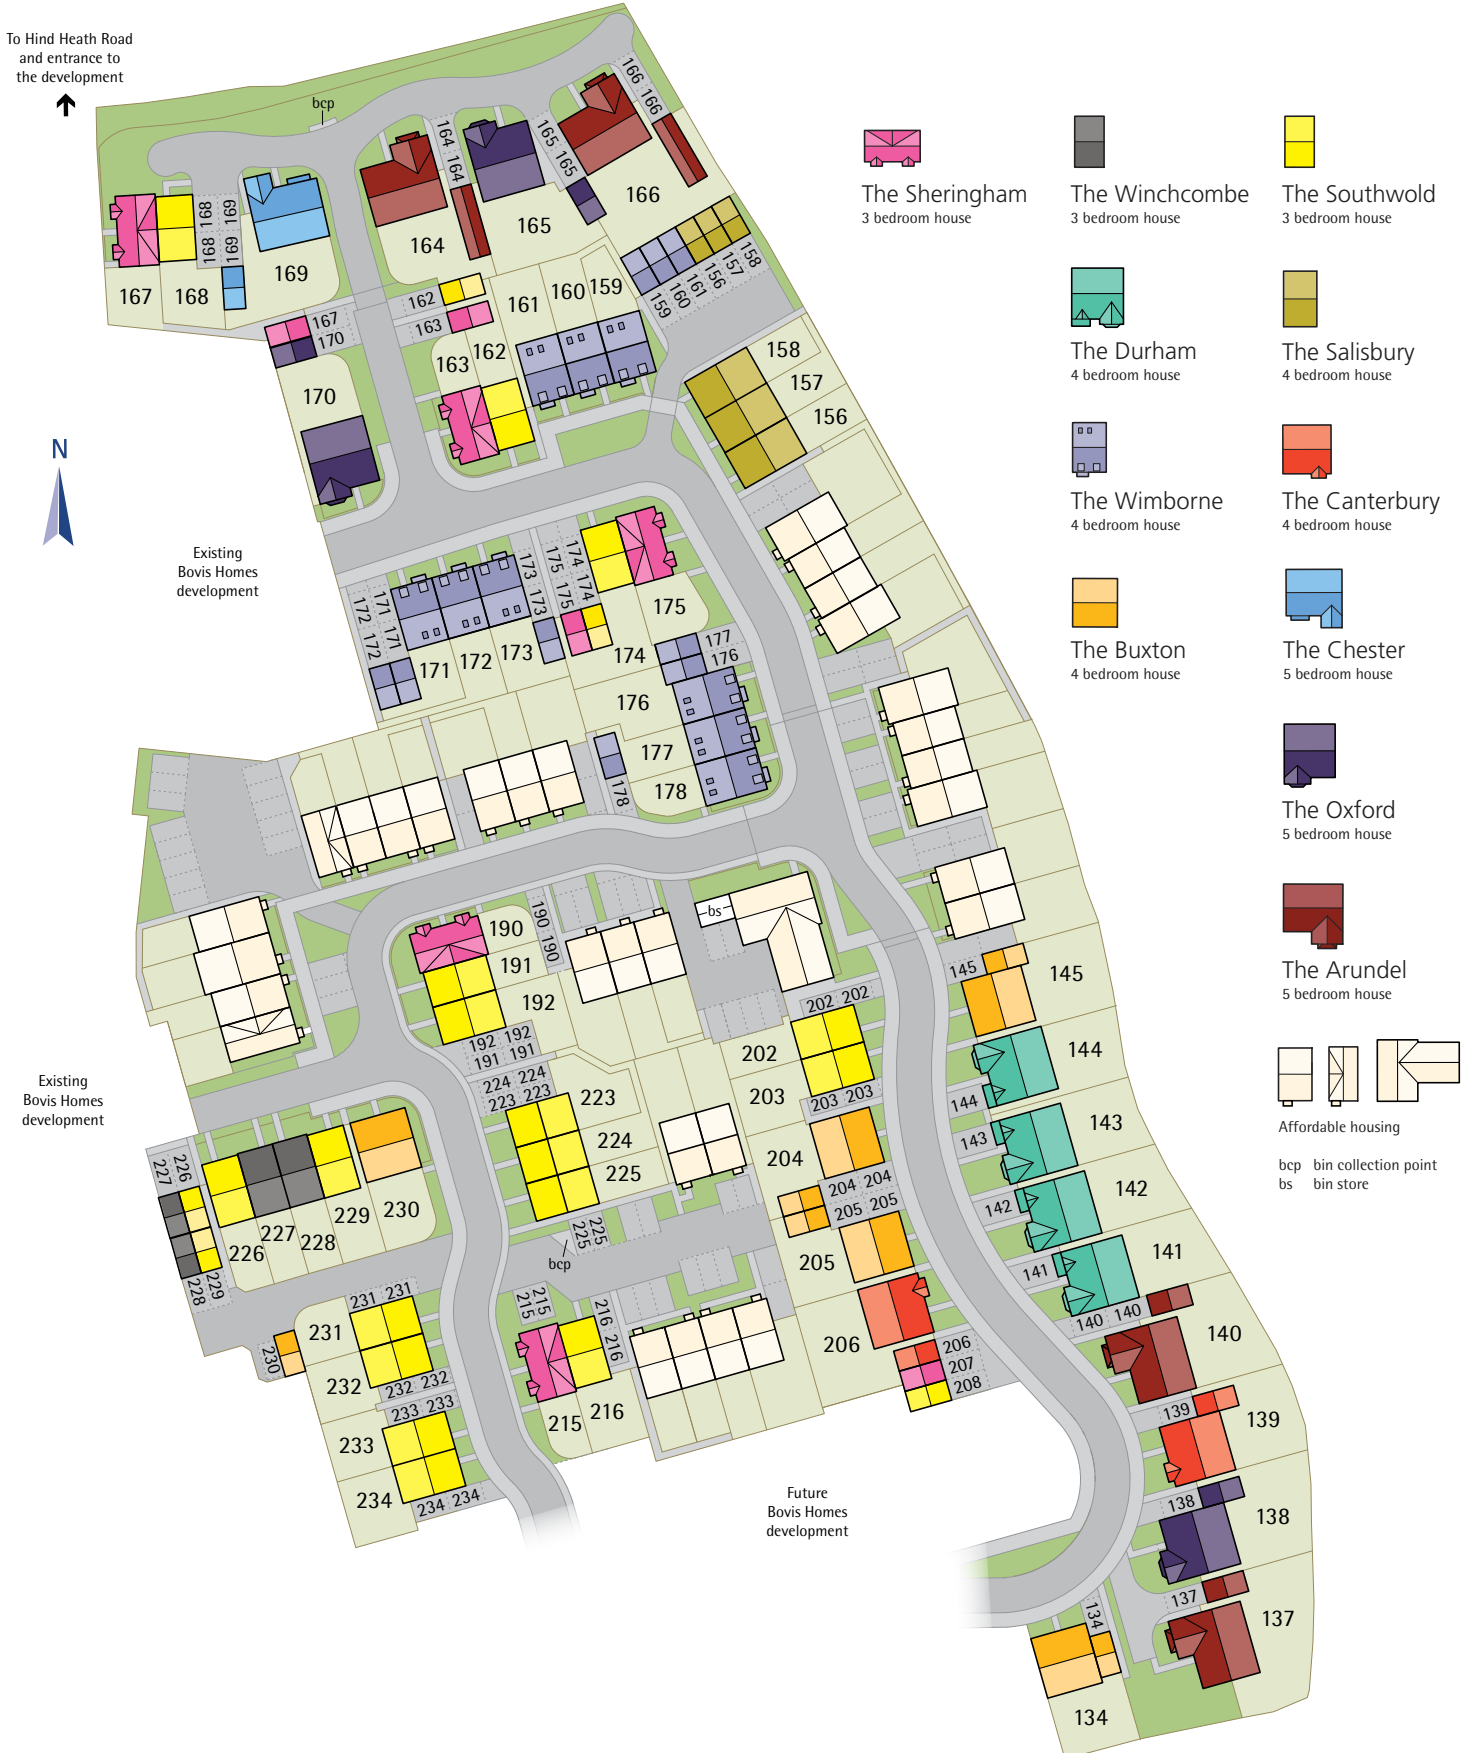

Saxon Lea, Sandbach - Phase 2

3, 4 and 5 bedroom homes

This plan has been produced for identification purposes only. Individual plots may be subject to change. Please check the details of your chosen plot with the sales advisor. Development layout plan correct at time of going to print.